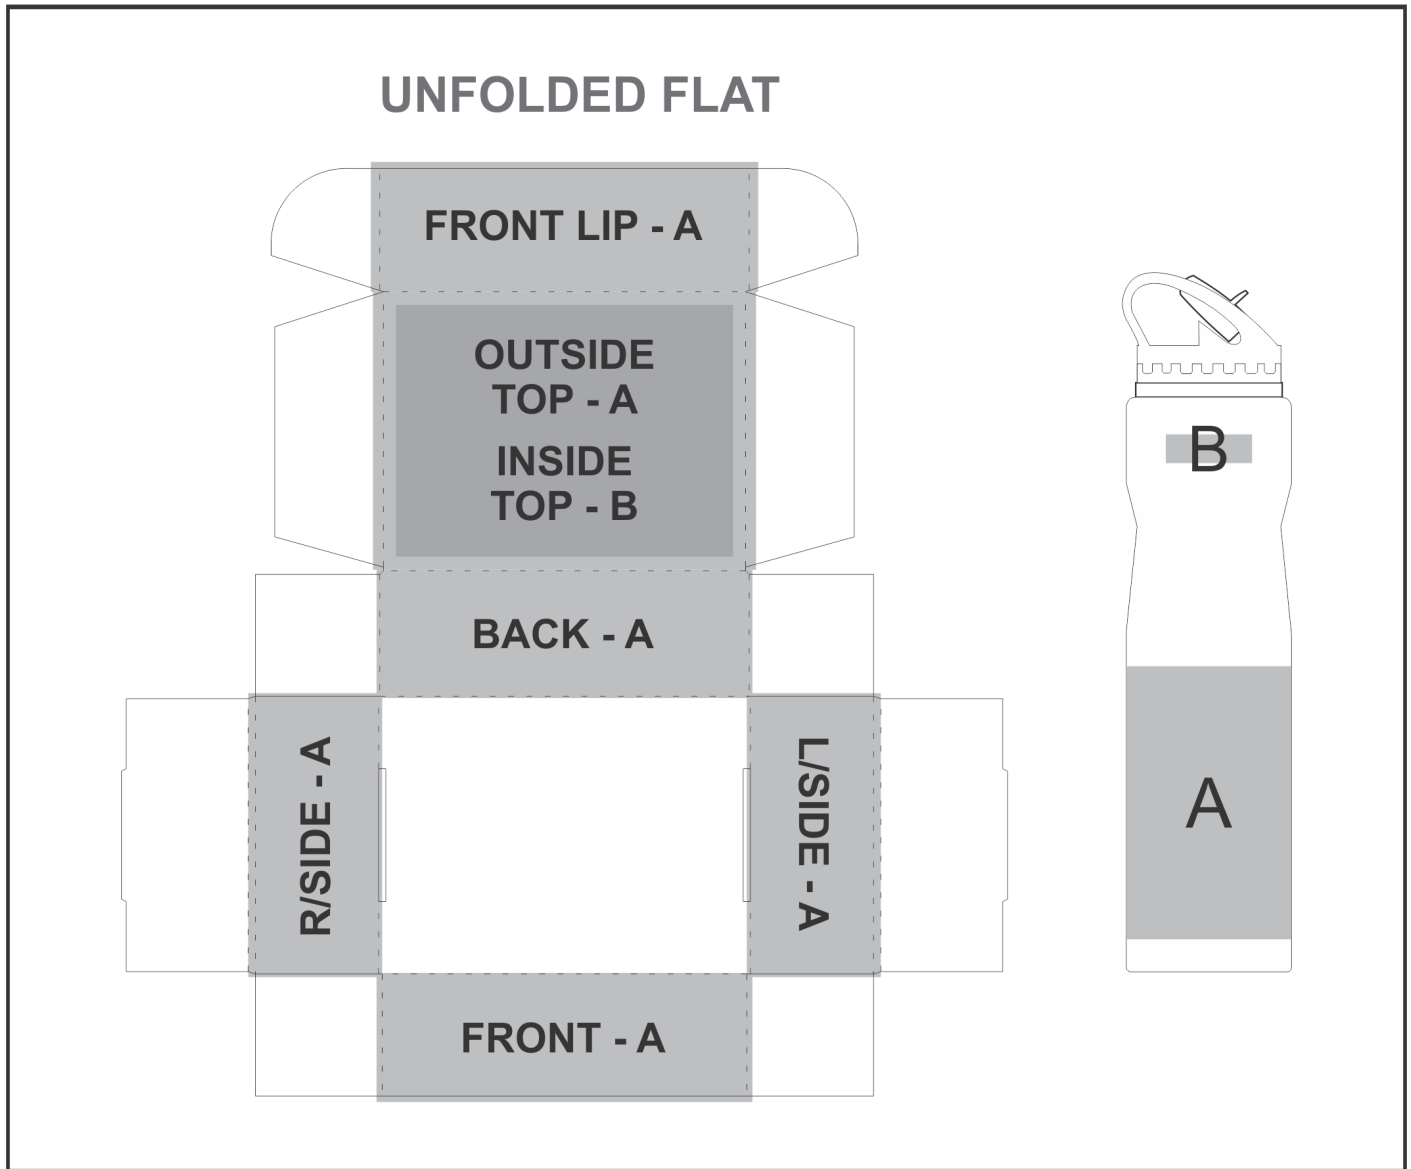

GF-EE-1062-B

Eva & Elm Newton Kraft Gift Set

Need to know:

- Includes 1-Colour, 1-Position Screen Wrap OR 1-Position Laser Engraving on Bottle AND 1-Position Digital Print on Box (setup fees apply).

- Laser Colour: White

Branding Options:

Position A

1. Digital Custom Packaging (DCP-CHG-6)
Full Colour
Size: 535mm wide x 767mm high

Position C

1. Pad Printing (PB)
Full Colour
Size: 30mm wide x 50mm high

Position E

1. Laser Engraving (LB)
N/A
Size: 30mm wide x 80mm high

Position G

1. Direct to Print (DP-D)
Full Colour
Size: 230mm wide x 95mm high

Position B

1. Digital Custom Packaging (DCP-CHG-6)
Full Colour
Size: 282mm wide x 214mm high

Position D

1. Screen Print (SW)
1 Colour
Size: 160mm wide x 70mm high

Position F

1. Digital Print Drinkware (DP-C)
Full Colour
Size: 100mm wide x 70mm high